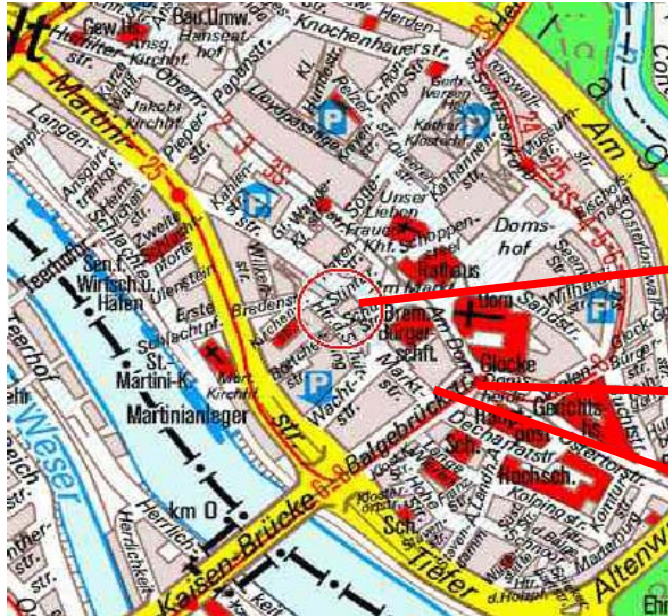

Wondermar Workshop Handelskammer Bremen

Adress: Am Markt 13, D-28195 Bremen

Phone: +49 (0)421/ 3637-204

Fax: +49 (0)421/ 3637-299

www.handelskammer-bremen.de :

Handelskammer

Tramstation
Domsheide

Marktstraße

By Airplane:

TRAM from Airport Bremen => Handelskammer

Take tram no. **6** direction *Universität* (University) and get off at stop **Domsheide**. Turn into *Marktstraße* nearby the taxi point. Follow *Marktstraße*. Continue till *Am Markt 13*. On the right hand side of the **Marktplatz** (market place) you will find the *Handelskammer* Bremen.

Taxi from Airport to Handelskammer: **ca. 15 Euros**

By Train:

TRAM from Station Bremen => Handelskammer

Take tram no. **6** direction *Airport* and get off at stop **Domsheide**. Turn into *Marktstraße* nearby the taxi point. Follow *Marktstraße*. Continue till *Am Markt 13*. On the right hand side of the **Marktplatz** (market place) you will find the *Handelskammer* Bremen.

Taxi from Station to Handelskammer: **ca. 10 Euros**

By car:

From all directions: Follow the A 1 and take exit *Bremer Kreuz*. Follow the A 27 direction *Bremerhaven*. Take exit *Überseehafen*. Follow direction *Oldenburg* and take exit *Hauptbahnhof*. Turn right after first traffic light to *Bürgermeister-Smidt-Straße*. Cross bridge underpass *Am Wall*. Turn left into *Martinistraße*. At next traffic light turn left into „Langenstraße“.

Parking: Take car park „Langenstraße“.