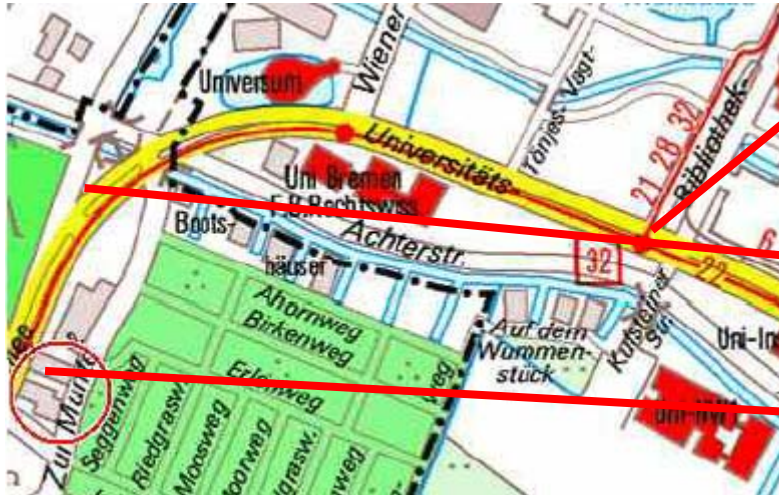

Hotel Munte

Address: Parkallee 299, D-28213 Bremen

Phone: +49 (0)421/ 22 02-0

Fax: +49 (0)421/22 02 609

<http://www.hotel-munte.de/>

Tramstation
Universität/NW1

Busstation
Munte

Hotel Munte

By Airplane:

TRAM/Bus from Airport Bremen => Hotel Munte

Take the tram **No. 6** to *Universität* (University) - get off at stop *Universität/NW1*.

Continue with bus **No. 22** - get off at stop *Munte*.

After short walk (3 minutes) you find the Hotel.

Taxi from Airport to Hotel Munte: **ca. 20 Euros**

By Train:

TRAM/Bus Form Station Bremen => Hotel Munte

Take the tram **No. 6** to *Universität* (University) - get off at stop *Universität/NW1*.

Continue with bus **No. 22** - get off at stop 'Munte'.

After short walk (3 minutes) you find the Hotel.

Taxi from Station to Hotel Munte: **ca. 15 Euros**

By car

From all directions: Follow the A1. Take exit „Bremer Kreuz“ and follow then the A 27 to „Bremerhaven“. Take exit „Horn / Lehe“ follow direction „Universität“ (University). Follow the direction „Stadtmitte“ and turn right after the 3. traffic light into „Parkallee“. Follow the Parkallee till no. 299. Front of the park you will find the Hotel Munte.