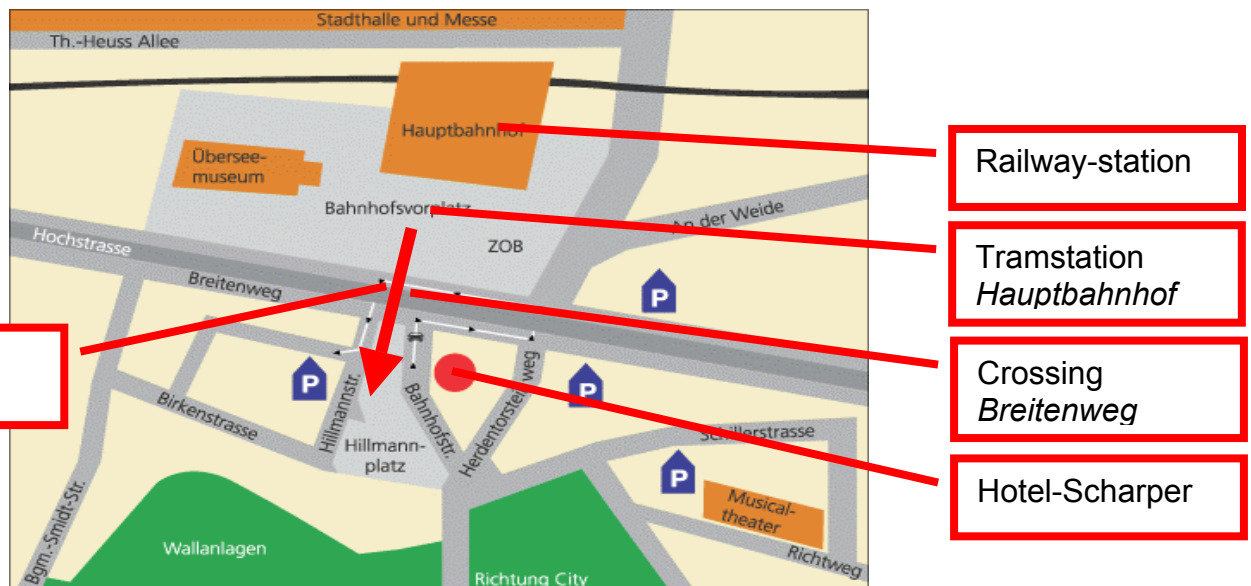

Hotel Schaper-Siedenburg Best Western

Address: Bahnhofstrasse 8, D-28195 Bremen

Phone: +49 (0)421/ 30 87-0

Fax: +49 (0)421/ 30 87 88

<http://www.schaper-siedenburg.de/>

By Airplane:

TRAM/Bus from Airport Bremen => Hotel Schaper-Siedenburg

Take tram **no. 6** - get off the stop *Hauptbahnhof*.

Walk into direction *Zentrum*.

Cross the road *Breitenweg* and follow road *Bahnhofstraße* The hotel is situated **in front of the McDonalds restaurant** on the left hand side.

Taxi from Airport to Hotel Sharper-Siedenburg: **ca. 15 Euros**

By Train:

Walk into direction *Zentrum*.

Cross the road *Breitenweg* and follow road *Bahnhofstraße* The hotel is situated **in front of the McDonalds restaurant** on the left hand side.

By car:

From all directions: Follow the A1. Take exit „Bremer Kreuz“ and follow then the A 27 to „Bremerhaven“. Take exit „Überseehafen“ and follow the direction „Hauptbahnhof“. Take exit „Hauptbahnhof“ and turn into „Breitenweg“. Turn into „Herdentorsteinweg“ and after 100 m turn right into „Bahnhofstraße“.